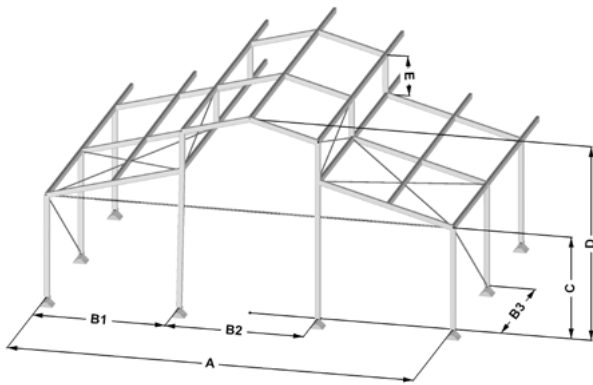

LOSBERGER DE BOER

uniflex Levo P3N 15.3/400

uniflex Levo P3N 20.3/400

maxiflex Levo P1 25.5/400

Specifications		15,3	20,3	25,5
width	(A)	15,08m	20,08m	25,18m
gable division	(B1)	5,04m	5,04m	5,09m
gable division	(B2)	5,00m	5,00m	5,00m
truss distance	(B3)	5,00m	5,00m	5,00m
eave height	(C)	3,84m	3,84m	3,86m
ridge height	(D)	7,77m	8,58m	9,50m
roof extension height	(E)	1,48m	1,48m	1,53m
roof slope		18,00°	18,00°	18,00°
longest component		5,40m	8,45m	8,00m
profile dimension		200x120	200x120	300x120