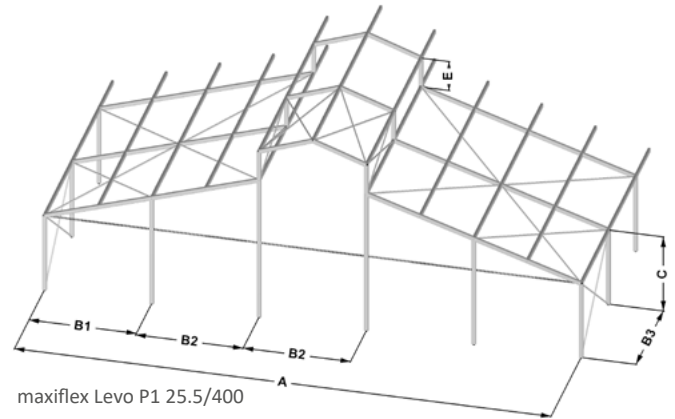

LOSBERGER DE BOER

uniflex Levo P3N 15.3/400

uniflex Levo P3N 20.3/400

maxiflex Levo P1 25.5/400

Specifications		15,3	20,3	25,5
width	(A)	15,08m	20,08m	25,18m
gable division	(B1)	5,04m	5,04m	5,09m
gable division	(B2)	5,00m	5,00m	5,00m
truss distance	(B3)	5,00m	5,00m	5,00m
eave height	(C)	3,84m	3,84m	3,86m
ridge height	(D)	7,77m	8,58m	9,50m
roof extension height	(E)	1,48m	1,48m	1,53m
roof slope		18,00°	18,00°	18,00°
longest component		5,40m	8,45m	8,00m
profile dimension		200x120	200x120	300x120