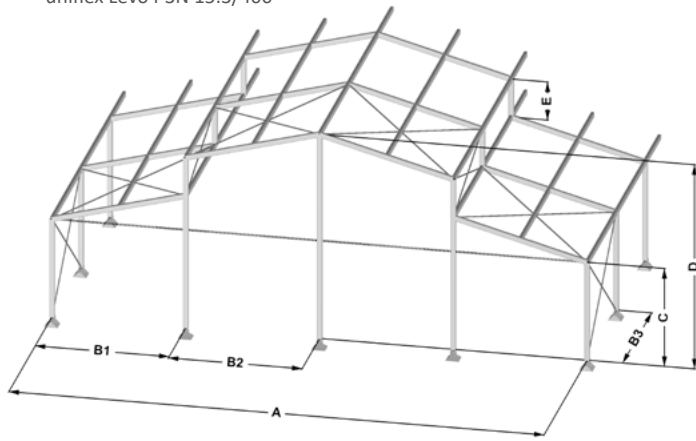

LOSBERGER DE BOER

uniflex Levo P3N 15.3/400

uniflex Levo P3N 20.3/400

maxiflex Levo P1 25.5/400

Specifications		15,3	20,3	25,5
width	(A)	15,08m	20,08m	25,18m
gable division	(B1)	5,04m	5,04m	5,09m
gable division	(B2)	5,00m	5,00m	5,00m
truss distance	(B3)	5,00m	5,00m	5,00m
eave height	(C)	3,84m	3,84m	3,86m
ridge height	(D)	7,77m	8,58m	9,50m
roof extension height	(E)	1,48m	1,48m	1,53m
roof slope		18,00°	18,00°	18,00°
longest component		5,40m	8,45m	8,00m
profile dimension		200x120	200x120	300x120