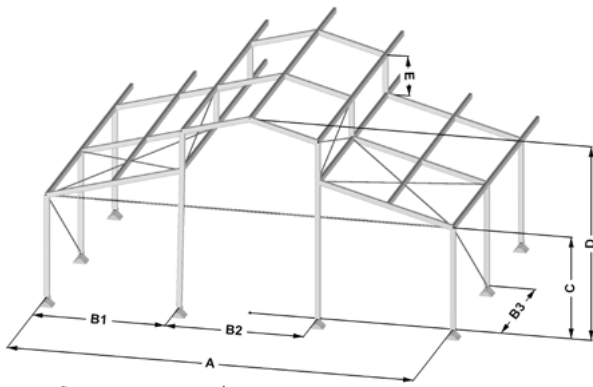

LOSBERGER DE BOER

uniflex Levo P3N 15.3/400

uniflex Levo P3N 20.3/400

maxiflex Levo P1 25.5/400

Specifications		15,3	20,3	25,5
width	(A)	15,08m	20,08m	25,18m
gable division	(B1)	5,04m	5,04m	5,09m
gable division	(B2)	5,00m	5,00m	5,00m
truss distance	(B3)	5,00m	5,00m	5,00m
eave height	(C)	3,84m	3,84m	3,86m
ridge height	(D)	7,77m	8,58m	9,50m
roof extension height	(E)	1,48m	1,48m	1,53m
roof slope		18,00°	18,00°	18,00°
longest component		5,40m	8,45m	8,00m
profile dimension		200x120	200x120	300x120