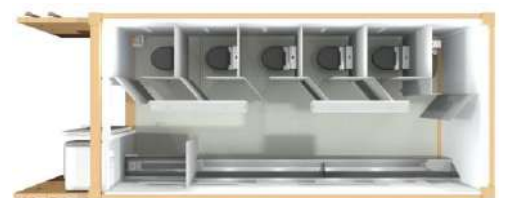

Sanitary Containers

Heavy-duty, transportable ablution facilities

Our sanitary containers are designed to provide an all-in-one solution for all your sanitary needs on mobile camps, field hospitals and rapid deployment accommodation solutions.

Our containers are CSC certified for safe maritime transport and stacking and can also include air conditioning and integrated water-tanks for greater versatility.

Available Options:

- 6 Toilets (WC)
- 6 Showers
- Mix of 3 toilets and 3 showers
- Sinks
- Integrated water-tanks
- HVAC
- Water-heater
- Integrated generator
- Fire extinguisher

- CSC certified ISO containers
- Bespoke design
- Heavy-duty build
- Quick couplings for electrical and hydraulic network
- Capacity of up to 300 people per day

6 toilets

We reserve the right to change specifications of products without prior notice

Bachmann RDS
58 A rue du Dessous des Berges
75013 Paris

Phone: +33 1 46 72 42 69
Fax: +33 1 45 85 48 46
E-Mail: contacts@losbergerdeboer.com

www.losbergerdeboer.com

LOSBERGER DE BOER
BACHMANN RDS